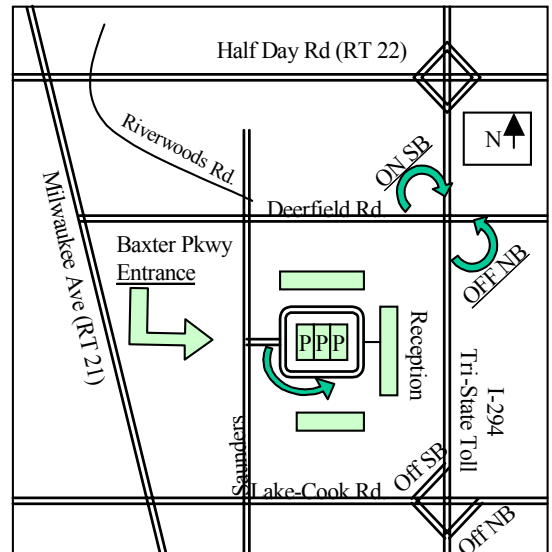

# TMA OF LAKE-COOK

ONE BAXTER PARKWAY  
 DEERFIELD, IL 60015  
 (847) 948-4023

\* P = Parking Garage

## From Downtown

Kennedy (I-90) to Edens Expressway (I-94). Take Edens Spur/Tollway (I-94) and Exit Deerfield Road. Go West to Saunders Road. Turn South on Saunders to Baxter Parkway.

## From O'Hare Airport/South Suburbs

Tri-State Tollway (I-294) North to Lake-Cook Road. Take Lake-Cook Road West to Saunders Rd. North on Saunders Road to Baxter Parkway.

## From North Suburbs

Tri-State Tollway (I-94) South to Lake-Cook Road Exit. Go West on Lake-Cook Road to Saunders Road. North on Saunders Road to Baxter Parkway.