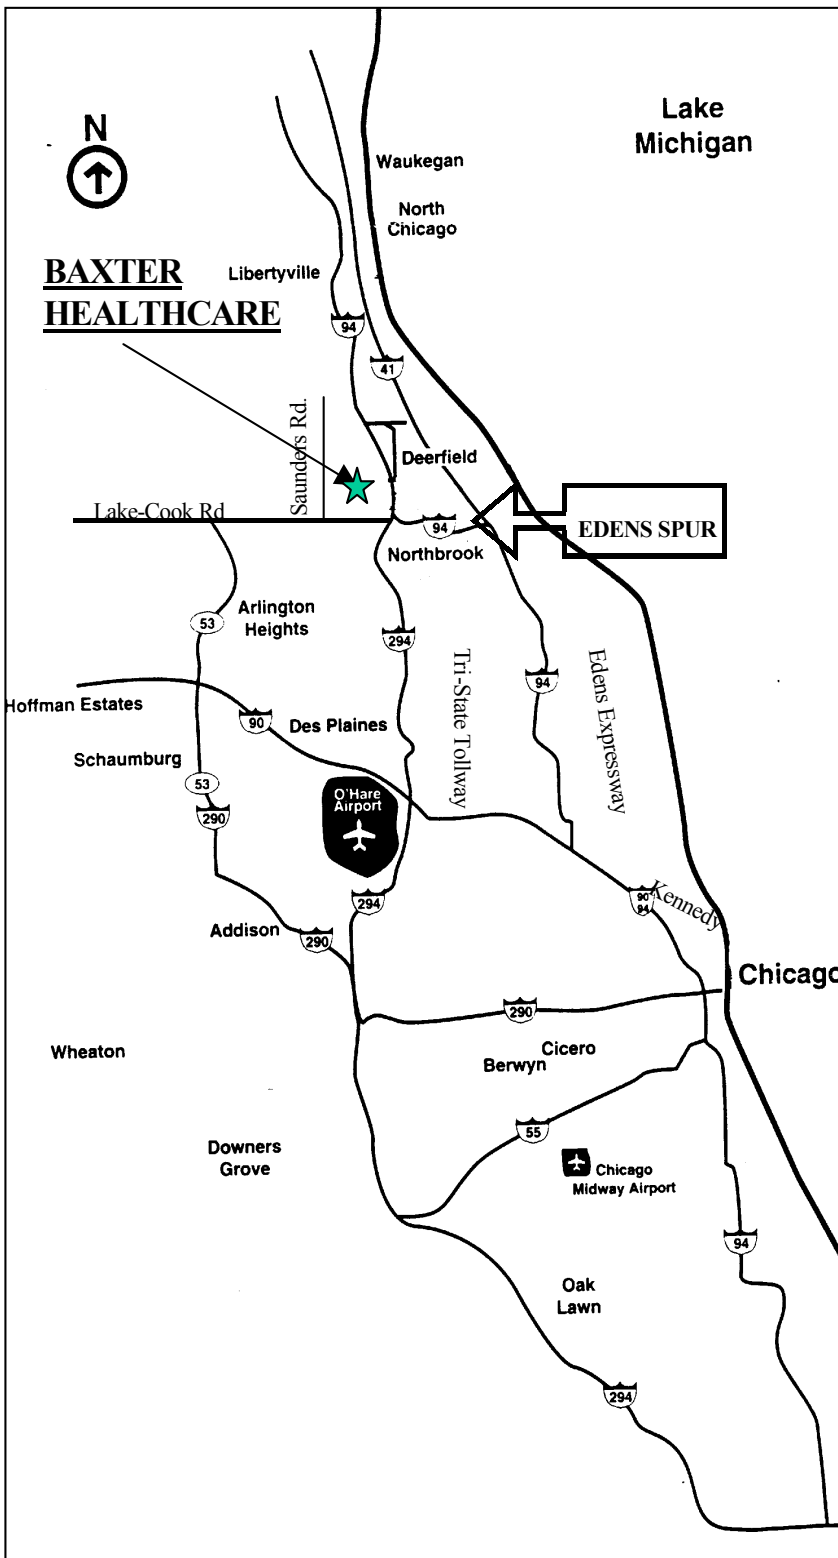

# TMA OF LAKE-COOK

ONE BAXTER PARKWAY  
 DEERFIELD, IL 60015  
 (847) 948-4023

\* P = Parking Garage

## From Downtown

Kennedy (I-90) to Edens Expressway (I-94). Take Edens Spur/Tollway (I-94) and Exit Deerfield Road. Go West to Saunders Road. Turn South on Saunders to Baxter Parkway.

## From O'Hare Airport/South Suburbs

Tri-State Tollway (I-294) North to Lake-Cook Road. Take Lake-Cook Road West to Saunders Rd. North on Saunders Road to Baxter Parkway.

## From North Suburbs

Tri-State Tollway (I-94) South to Lake-Cook Road Exit. Go West on Lake-Cook Road to Saunders Road. North on Saunders Road to Baxter Parkway.